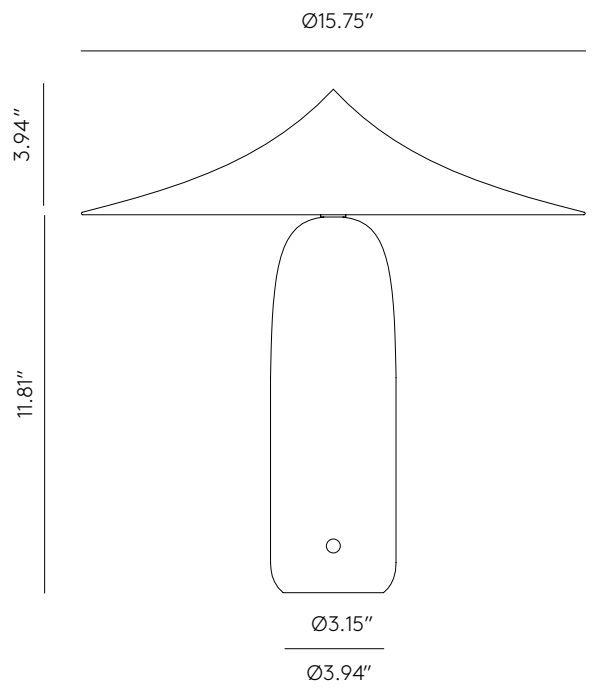

# KINE

S1288

aromas

Pepe Fornas  
Design 2020

EN

<b>MATERIALS</b>	Steel Marble	
<b>FINISHES</b>	<b>Base</b> Matt Black Marble Matt White Marble	<b>Shade</b> Textured Black Textured White Matt Brass
<b>SPECIFICATIONS</b>	Integrated LED plate 10W 2700K 110-120V, 50 / 60Hz, 900lm Touch Me Dimmer	
<b>ENERGY LABEL</b>	F	