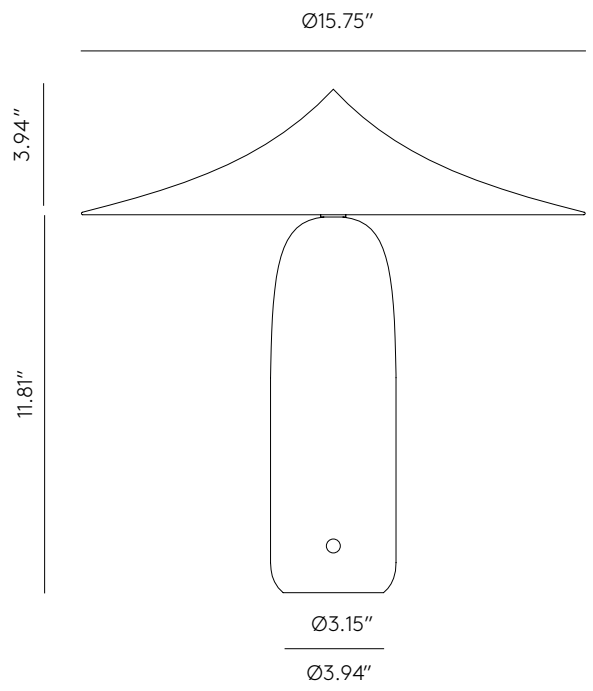

# KINE

SU1288

Pepe Fornas  
Design 2020

<b>EN</b>		
<b>MATERIALS</b>	Steel Marble	
<b>FINISHES</b>	<b>Base</b> Matt Black Marble Matt White Marble	<b>Shade</b> Textured Black Textured White Matt Brass
<b>SPECIFICATIONS</b>	Integrated LED plate 10W 900lm 2700K 110-120V/24V, 50/60Hz Touch Me Dimmer	
<b>ENERGY LABEL</b>	F	