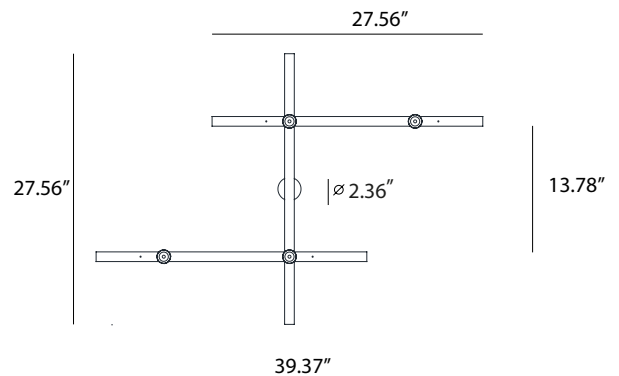

# ABBY

A1259/4

aromas

AC Studio  
Design 2018

EN

<b>MATERIALS</b>	Steel
<b>FINISHES</b>	Steel Matt Brass Matt black
<b>SPECIFICATIONS</b>	2 x E26 Max. 15W (Not included) 110-120 V, 50/60 Hz
<b>ENERGY LABEL</b>	E
<b>IMAGE COMPOSITION</b>	1038/25 - 1096/25 x 2 - 1038/35

ICONS

\* Articulated structure (Accessories not included)