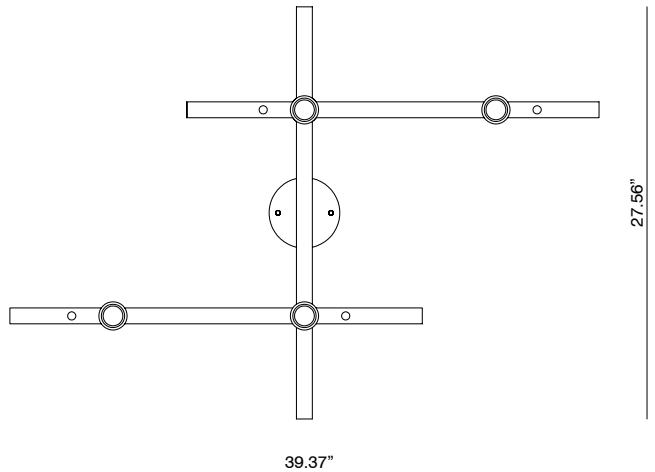

ABBY

AU1259/4

AC Studio
Design 2018

EN

MATERIALS	Steel
FINISHES	Steel Matt Brass
SPECIFICATIONS	4 x E26 Max. 15W (Not included) 110-120 V, 50/60 Hz
ENERGY LABEL	E
IMAGE COMPOSITION	1038/25 - 1096/25 x 2 - 1038/35

ICONS

* Articulated structure(Accessories not included)