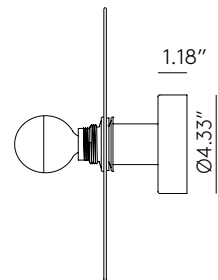

# ALBA

A1053+1096

aromas

JF Sevilla  
Design 2018

EN

<b>MATERIALS</b>	Steel / Alabaster
<b>FINISHES</b>	<b>Metal</b> Shinny Gold      White Chrome              Black
<b>SPECIFICATIONS</b>	E26 Max. 15W (Not included) 110-120 V, 50/60 Hz, IP20, Class I
<b>ENERGY LABEL</b>	E
<b>BULB IMAGE</b>	B038/ORO

Ø9.84" / Ø13.78"

1.97" / 3.94"

ICONS

\* Alabaster: being a natural stone, it may differ in tone, veins, translucency.