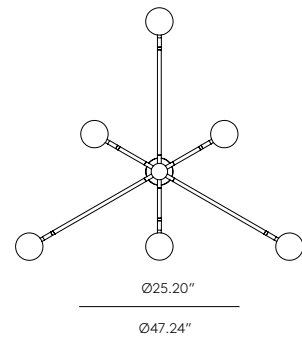

# DALT

CU1280/6

Pepe Fornas  
Design 2019

EN

<b>MATERIALS</b>	Steel / Marble / Glass		
<b>FINISHES</b>	<b>Body</b> Matt Black Aged Gold	<b>Marble</b> Black Green White Brown	<b>Glass shade</b> Opal
<b>SPECIFICATIONS</b>	Bulbs G9 Led 6 x 5W 2700lm 2700K (included) 110-120V, 50/60 Hz		
<b>ENERGY LABEL</b>	E		
<b>ADJUSTABLE HEIGHT</b>	The height is configured during the installation of the pendant, threading the different tubes (1 x 5.91"cm + 3 x 11.81")		