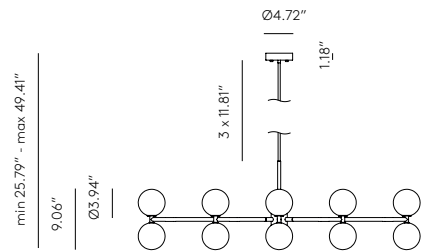

# DALT

CU1280/6

Pepe Fornas  
Design 2019

EN

<b>MATERIALS</b>	Steel / Marble / Glass		
<b>FINISHES</b>	<b>Body</b> Matt Black Aged Gold	<b>Marble</b> Black Green White Brown	<b>Glass shade</b> Opal
<b>SPECIFICATIONS</b>	Bulbs G9 Led 6 x 5W 2700lm 2700K (included) 110-120V, 50/60 Hz		
<b>ENERGY LABEL</b>	E		
<b>ADJUSTABLE HEIGHT</b>	The height is configured during the installation of the pendant, threading the different tubes (1 x 5.91"cm + 3 x 11.81")		