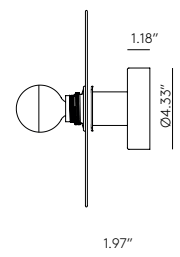

FEST

AU1053+1223

JF Sevilla
Design 2016

EN

| | | |
|-------------------------|--|--|
| MATERIALS | Steel / Glass | |
| FINISHES | Metal Shiny Gold Chrome Black | Glass Amber Pink Dark Blue Turquoise Brown |
| SPECIFICATIONS | E26 Max. 15W (Not included) 110-120 V, 50/60 Hz | |
| ENERGY LABEL | E | |
| BULB RECOMMENDED | B038/CROMO | |