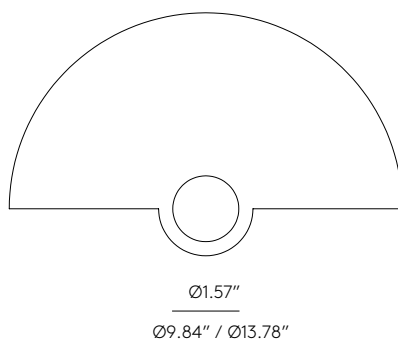

# HABAN

AU1053+1088

JF Sevilla  
Design 2019

Image colors:  
Pale pink, Make Up, White,  
Mustard, Mexico Blue

EN

<b>MATERIALS</b>	Steel	
<b>FINISHES</b>	<b>Support</b> Black Shiny Gold Chrome	<b>Steel</b> Check color palette
<b>SPECIFICATIONS</b>	E26 Max. 15W (Bulb not included) 110-120 V, 50/60 Hz	
<b>ENERGY LABEL</b>	E	
<b>BULB RECOMMENDED</b>	B038/ORO	
<b>DISC SIZE</b>	9.84" - 13.78"	