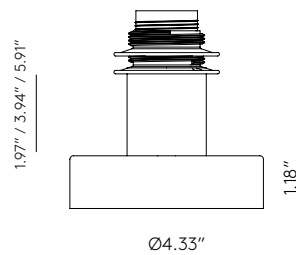

# HABAN

AU1053+1088

JF Sevilla  
Design 2019

Image colors:  
Pale pink, Make Up, White,  
Mustard, Mexico Blue

EN

<b>MATERIALS</b>	Steel	
<b>FINISHES</b>	<b>Support</b> Black Shiny Gold Chrome	<b>Steel</b> Check color palette
<b>SPECIFICATIONS</b>	E26 Max. 15W (Bulb not included) 110-120 V, 50/60 Hz	
<b>ENERGY LABEL</b>	E	
<b>BULB RECOMMENDED</b>	B038/ORO	
<b>DISC SIZE</b>	9.84" - 13.78"	