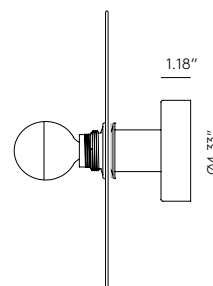

KASSY

AU1053+1097

Fornasevi
Design 2018

EN

MATERIALS	Steel /Ceramic
FINISHES	Metal Shiny Gold Chrome Black
SPECIFICATIONS	E26 Max. 15W (Not included) 110-120 V, 50/60 Hz
ENERGY LABEL	E
BULB IMAGE	B038/GOLD
DISC SIZE	7.87" - 11.81"

Ø7.87" - 11.81"

1.97"

ICONS