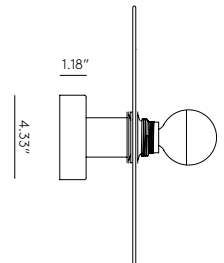

LAOS

A1053+1141

aromas

JF Sevilla
Design 2020

EN

MATERIALS Steel / Natural Dried Grass

FINISHES	Metal	Wheel
	Shiny Gold Chrome White Black	Dried Grass

SPECIFICATIONS E26 Max. 15W (Not included)
110-120 V, 50/60 Hz

ENERGY LABEL E

BULB B035 (Ø95) B038 (Ø55)

Ø11.81" - Ø19.68"

1.18"

4.33"

1.97" / 3.94"

ICONS

* Composition 3 pieces (each piece sold separately)