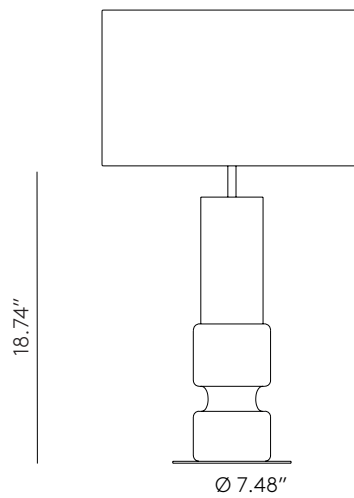

# LUSA

NACU104

AC Studio  
Design 2016

Colour glass:  
Mexico blue

EN

<b>MATERIALS</b>	Metal / Glass	
<b>FINISHES</b>	<b>Metal</b> Matt Black Matt White Matt Brass Shiny Gold Chrome Satin Nickel	<b>Glass (Hand painted)</b> See colors palette p. 108
<b>SPECIFICATIONS</b>	E26 Max. 15 W (not included) 110-120 V, 50/60 Hz	
<b>DIMMABLE OPTION</b>	B211 7W (Dimmable) + Dimmer Consult price list	
<b>ENERGY LABEL</b>	E	