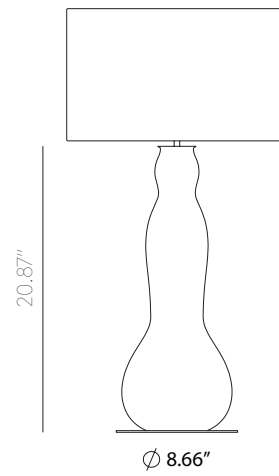

MELLY

NACU103

AC Studio
Design 2015

Colour glass:
Dark auburn

EN	MATERIALS			Metal / Glass
	FINISHES	Metal	Shiny Gold Chrome Satin Nickel	Glass (Hand painted) See colors palette p. 108
	SPECIFICATIONS	E26 Max. 15 W (not included) 110-120 V, 50/60 Hz		
	DIMMABLE OPTION	B211 7W (Dimmable) + Dimmer Consult price list		
	ENERGY LABEL	E		