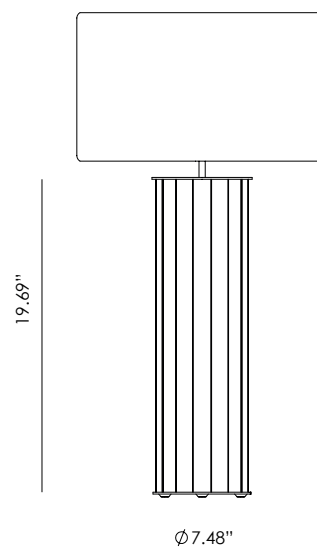

ONICA

NACU114

Colour ceramics
Vintage brown

AC Studio
Design 2019

EN

MATERIALS	Metal / Ceramics	
FINISHES	Metal Matt Black Matt White Matt Brass Shiny Gold Chrome Satin Nickel	Ceramic (Hand painted) See colour palette p.108
SPECIFICATIONS	E26 Max. 15W (not included) 110-120 V, 50/60 Hz	
DIMMABLE OPTION	B2II 7W (Dimmable) + Dimmer Consult price list	
ENERGY LABEL	E	