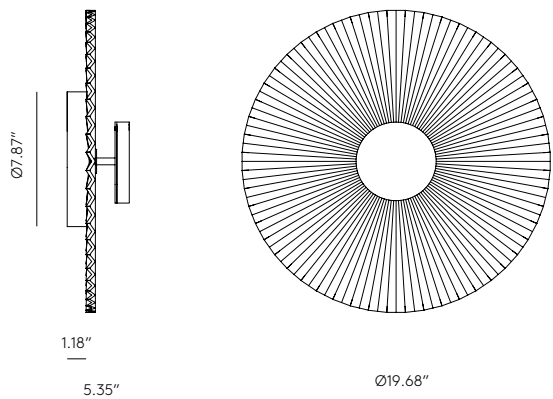

OSION

AU1132

JF Sevilla
Design 2019

Colour hand painted:
Pale Pink

EN

MATERIALS	Steel Resin	
FINISHES	Metal Matt Brass Matt Black	Resin White See color palette p. 108
SPECIFICATIONS	Led integrated 8.6W 800lm 2700K TRIAC Dimmable 110-120 V/24V, 50/60Hz	
ENERGY LABEL	F	