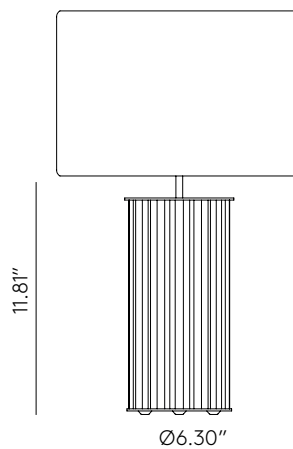

SONICA

NACU116

AC Studio
Design 2019

Colour ceramics:
Black matt

EN

MATERIALS	Metal / Ceramics	
FINISHES	Metal Matt Black Matt White Matt Brass Shiny Gold Chrome Satin Nickel	Ceramic (Hand painted) See colour palette p. 108
SPECIFICATIONS (UE)	E26 Max. 15W (not included) 110-120 V, 50/60 Hz	
DIMMABLE OPTION	B2II 7W (Dimmable) + Dimmer Consult price list	
ENERGY LABEL	E	