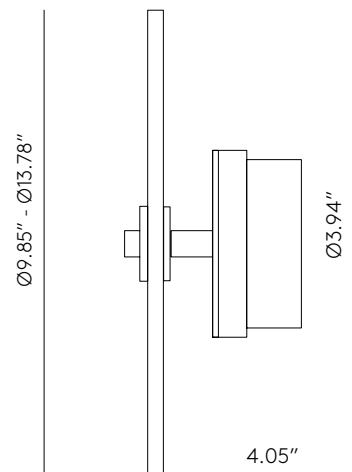

SUAL

A1255

aromas

Fornasevi
Design 2020

EN	
MATERIALS	Steel Blown Glass
FINISHES	Metal Matt Black
SPECIFICATIONS	Integrated LED plate 9W 2700K (Included) 24V / 110-120 V, 50/60 Hz, 900lm
ENERGY LABEL	F
COMPATIBLE ACCESSORIES	Alabaster - 1096/25, Alabaster - 1096/35, Ceramic - 1097/20, Ceramic - 1097/30, Stripped Metal - 1089/25, Glass - 1223, Metal - 1038/25, Alabaster wave 1094/30

ICONS

* Accessories image: Left: 1097/20 / Right: 1096/35