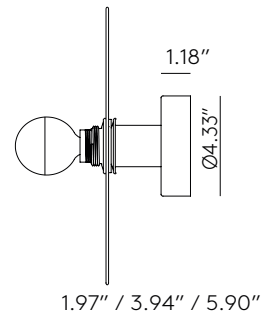

TAN TAN

A1053+1125

aromas

Fornasevi
Design 2018

EN

MATERIALS	Steel Rattan	
FINISHES	Metal Shiny Gold Chrome White Black	Wheel Natural/Black
SPECIFICATIONS	E26 Max. 15W (Not included) 110-120 V, 50/60 Hz	
ENERGY LABEL	E	
BULB	B035 (Ø95) B038 (Ø55)	

Ø11.81" / Ø23.62" / Ø35.43"

ICONS

* Each piece sold separately