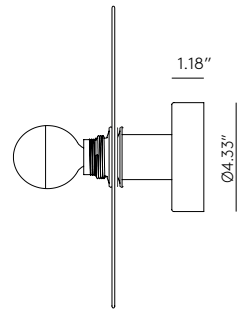

TAN TAN

AU1053+1125

Fornasevi
Design 2018

EN		
MATERIALS	Steel Rattan	
FINISHES	Metal Shiny Gold Chrome Black	Wheel Natural/Black
SPECIFICATIONS	E26 Max. 15W (Not included) 110-120 V, 50/60 Hz	
ENERGY LABEL	E	
BULB	B035, B038	
DISC SIZE	11.81" - 23.62" - 35.43"	

Ø11.81" / Ø23.62" / Ø35.43"

1.97" / 3.94" / 5.91"

ICONS

* Each piece sold separately