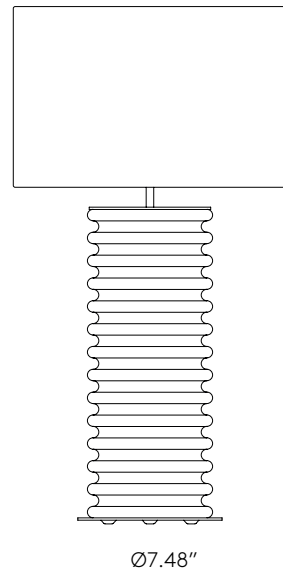

TARO

NACU113

AC Studio
Design 2019

Colour ceramics:
Green leaf

EN

MATERIALS	Metal / Ceramics	
FINISHES	Metal Matt Black Matt White Matt Brass Shiny Gold Chrome Satin Nickel	Ceramic (Hand painted) See colour palette p. 108
SPECIFICATIONS	E26 Max. 15W (not included) 110-120 V, 50/60 Hz	
DIMMABLE OPTION	B211 7W (Dimmable) + Dimmer Consult price list	
ENERGY LABEL	E	