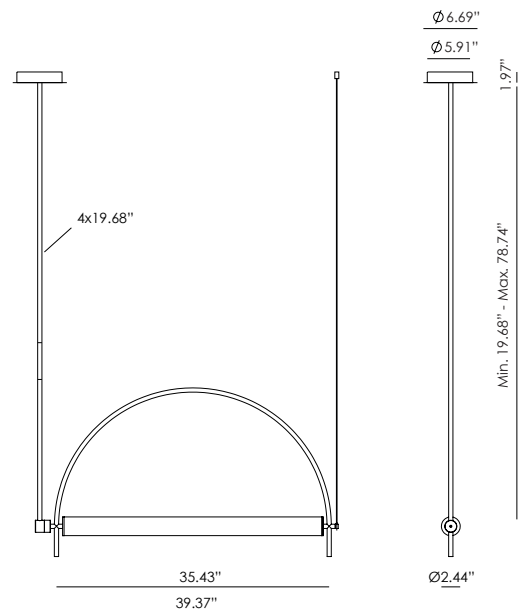

ARC

CU1292

JF Sevilla
Design 2022

EN

MATERIALS	Steel / Acrylic	
FINISHES	Metal Matt black Aged gold	Acrylic Opal
SPECIFICATIONS	LED strip 17W 1500lm 2700K TRIAC Dimmable 110-120V/24V, 50/60 Hz	
ENERGY LABEL	F	
ADJUSTABLE HEIGHT	The height is configured during the installation of the pendant, threading the different tubes (4 x 16.69")	