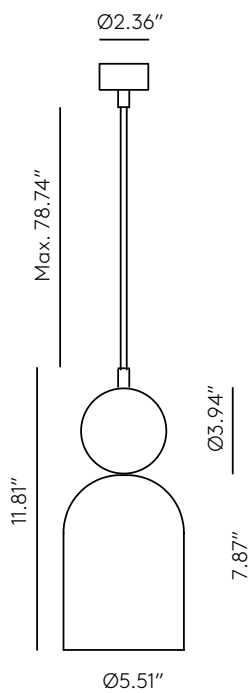

BELL

C1084

EN

MATERIALS	Steel / Ceramic / Marble		
FINISHES	Metal Matt brass Shiny gold Matt black Matt white Chrome Satin nickel	Marble White Black Green Brown	Ceramic See color palette
SPECIFICATIONS	E26max. 15W (not included) 110-120V, 50/60 Hz		
ENERGY LABEL	E		

Pepe Fornas
Design 2024

ICONS

Colour ceramics:
Terracota