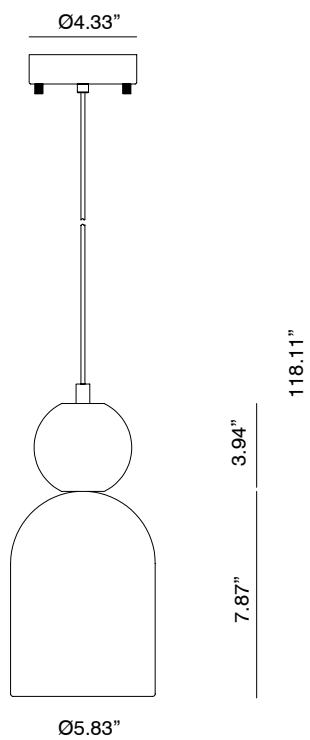

BELL

C1084

Pepe Fornas
Design 2024

EN

MATERIALS	Steel / Ceramic / Marble		
FINISHES	Metal Matt brass Shiny gold Matt black Matt white Chrome Satin nickel	Marble White Black Green Brown	Ceramic See color palette Canopy Black White
SPECIFICATIONS	E26 max. 15W (not included) 110-120V, 50/60 Hz		
ENERGY LABEL	E		

ICONS

Colour ceramics:
Terracota