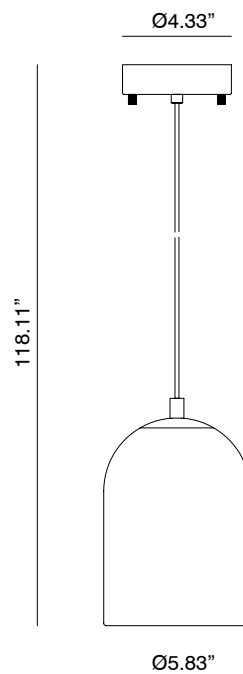

COPO

CU1085

Pepe Fornas
Design 2024

Colour ceramics:
left to right: Vintage brown / Mocca / Green leaf

EN

MATERIALS	Steel / Ceramic / Marble	
FINISHES	Metal details Matt brass Shiny gold Matt black Matt white Chrome Satin nickel	Ceramic See color palette Canopy Black White
SPECIFICATIONS	E26 max. 15W (not included) 110-120V, 50/60 Hz	
ENERGY LABEL	E	