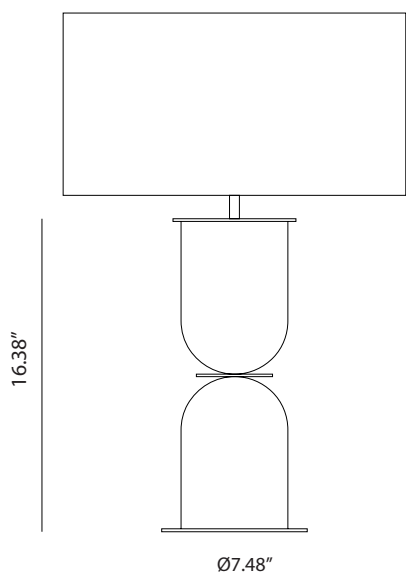

COPO

NACU124

Pepe Fornas
Design 2021

Colour ceramics:
Mola green & Vintage brown

EN		
MATERIALS	Metal / Ceramics	
FINISHES	Metal Matt Black Matt White Matt Brass Shiny Gold Chrome Satin Nickel	Ceramic (Hand painted) See colour palette p.108
SPECIFICATIONS	E26 Max. 15W (not included) 110-120 V, 50/60 Hz	
DIMMABLE OPTION	B211 7W (Dimmable) + Dimmer Consult price list	
ENERGY LABEL	E	