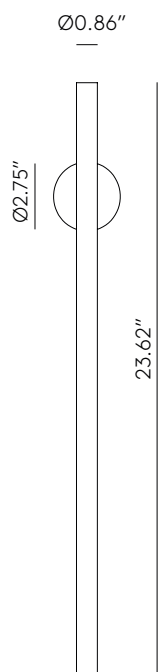

CLOCK

A1273

aromas

AC Studio
Design 2019

EN

MATERIALS	Steel
FINISHES	Metal Matt black Matt brass
SPECIFICATIONS	Dimmable Strip Led integrated 16W - 2700K, 24V 110-120V, 50/60 Hz, 1200lm
ENERGY LABEL	F

ICONS