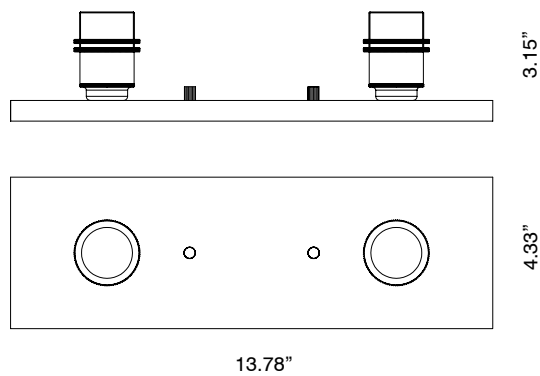

ABBY

AU1259/2

AC Studio
Design 2022

EN

MATERIALS	Steel
FINISHES	Steel Matt Brass Matt black
SPECIFICATIONS	2 x E26 Max. 15W (Not included) 110-120 V, 50/60 Hz Maximum compatible accessory diameter 35cm
ENERGY LABEL	E
IMAGE COMPOSITION	1038/35 - 1218/30