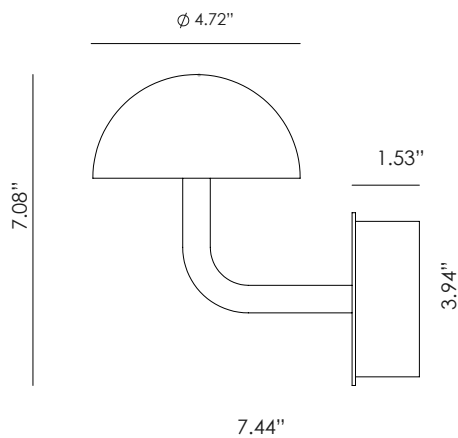

DUSSA

A1307

aromas

Pepe Fornas
Design 2022

EN

MATERIALS	Steel Marble	
FINISHES	Steel Matt black Aged gold	Marble Black White Travertine
SPECIFICATIONS	Led Plate 9W 2700K Dimmer Dali-Push driver 110-120V, 50/60 Hz 810lm	
ENERGY LABEL	F	