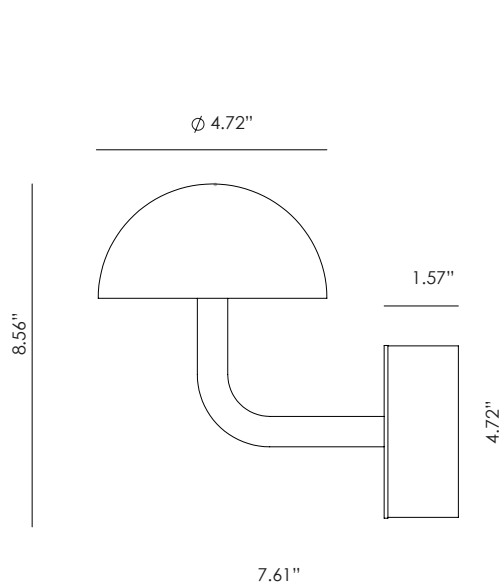

DUSSA

AU1307

Pepe Fornas
Design 2022

EN

MATERIALS	Steel Marble	
FINISHES	Steel Matt black Aged gold	Marble Black White Travertine
SPECIFICATIONS	Led Plate 9W 810lm 2700K Dimmer Dali-Push driver 110-120V/24V, 50/60 Hz	
ENERGY LABEL	F	