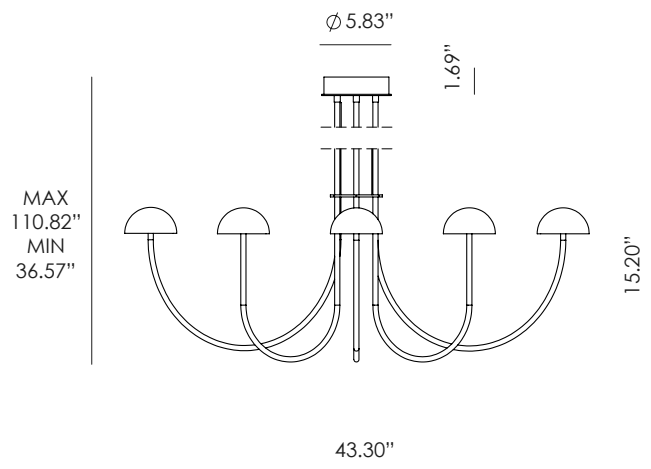

# DUSSA

C1307/6

aromas

Pepe Fornas  
Design 2022

EN

<b>MATERIALS</b>	Steel/Marble	
<b>FINISHES</b>	<b>Steel</b> Matt black Aged gold Matt black	<b>Marble</b> Black White Travertine
<b>SPECIFICATIONS</b>	6 x Led Plate 9W 2700K Dimmer Dali-Push driver 110-120V, 50/60 Hz 5400 lm	
<b>ADJUSTABLE HEIGHT</b>	The height is configured during the installation of the pendant, threading the different tubes (4x19.68")	