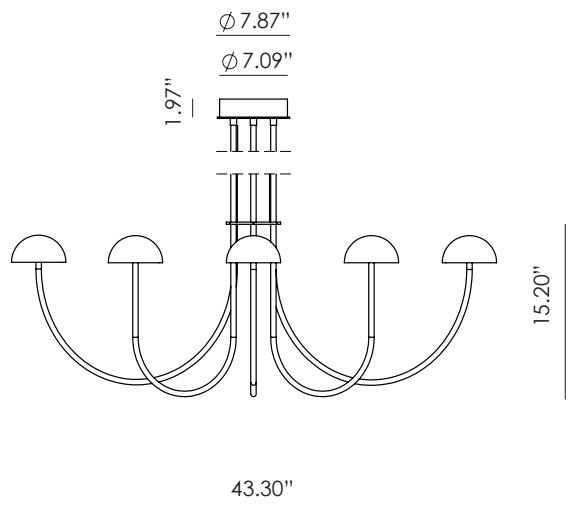

DUSSA

CU1307/6

Pepe Fornas
Design 2022

EN

MATERIALS	Steel/Marble	
FINISHES	Steel Matt black - Aged gold -	Marble Black White Travertine
SPECIFICATIONS	6 x Led Plate 9W 5400lm 2700K Dimmer Dali-Push driver 110-120V/24V, 50/60 Hz	
ADJUSTABLE HEIGHT	The height is configured during the installation of the pendant, threading the different tubes (4x19.69")	
ENERGY LABEL	F	

MAX
110.82"
MIN
36.57"

ICONS