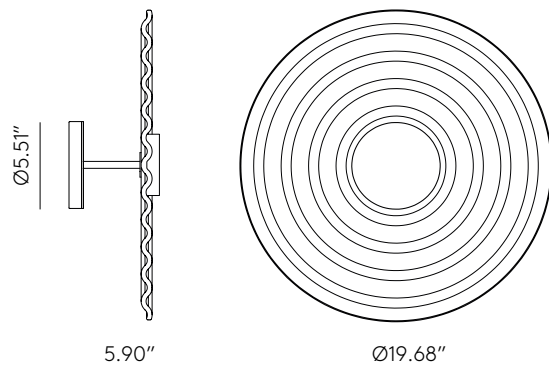

| | |
|--------------|----------------|
| Steel | Resin |
| Matt Brass | White |
| Chrome | Colour palette |
| Black | |

SPECIFICATIONS

Integrated led 9W - 2700K
TRIAC Dimmable 24V · 110-120V,
50/60Hz 900lm