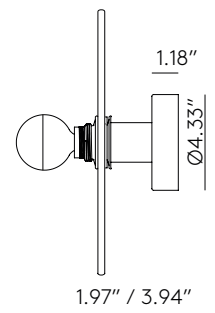

WAVE

A1053+1094/ 30

aromas

Fornasevi
Design 2022

EN

MATERIALS	Steel Alabaster
FINISHES	Metal Shiny Gold Chrome White Black
SPECIFICATIONS	E26 Max. 15W (Not included) 110-120 V, 50/60Hz
ENERGY LABEL	E

ICONS

* Alabaster: being a natural stone, it may differ in tone, veins, translucency.