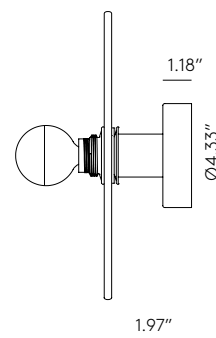

# WAVE

AU1053+1094/ 30

Fornasevi  
Design 2022

EN

<b>MATERIALS</b>	Steel Alabaster
<b>FINISHES</b>	<b>Metal</b> Shiny Gold Chrome Black
<b>SPECIFICATIONS</b>	E26 Max. 15W (Not included) 110-120 V, 50/60 Hz
<b>ENERGY LABEL</b>	E