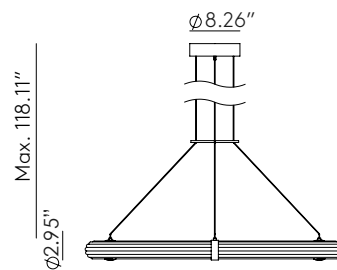

ELLI

C1311/L

aromas

JF Sevilla
Design 2023

EN

MATERIALS	Metal / Acrylic	
FINISHES	Metal Matt Black Aged Gold Acrylic - Opal	Details Matt black
SPECIFICATIONS	LED strip 22W dimmable (adjust power and temperature) 110-120V, 50/60Hz - 3000 lm	
ENERGY LABEL	F	