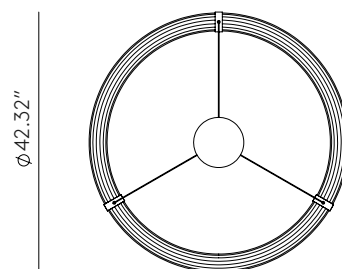

ELLI

C1311/L

aromas

JF Sevilla
Design 2023

EN

MATERIALS	Metal / Acrylic	
FINISHES	Metal Matt Black Aged Gold Acrylic - Opal	Details Matt black
SPECIFICATIONS	LED strip 22W dimmable (adjust power and temperature) 110-120V, 50/60Hz - 3000 lm	
ENERGY LABEL	F	