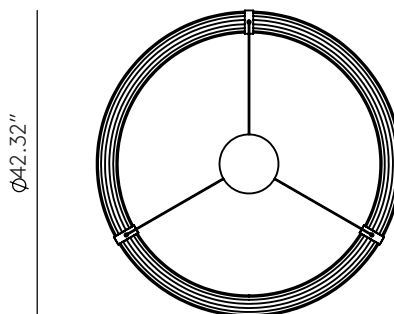

ELLI

CU1311/L

JF Sevilla
Design 2023

EN

MATERIALS	Metal / Acrylic	
FINISHES	Metal Aged Gold	Details Matt black Acrylic - Opal
SPECIFICATIONS	LED strip 22W 2200 lm dimmable (adjust power and temperature) 110-120V/24V, 50/60Hz	
ENERGY LABEL	F	