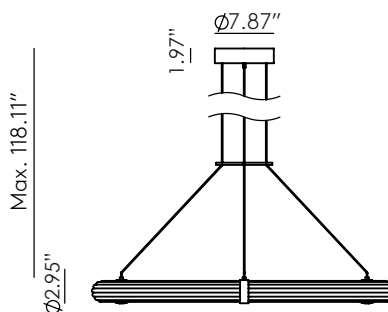

ELLI

CU1311/L

JF Sevilla
Design 2023

EN

MATERIALS	Metal / Acrylic	
FINISHES	Metal Aged Gold	Details Matt black Acrylic - Opal
SPECIFICATIONS	LED strip 22W 2200 lm dimmable (adjust power and temperature) 110-120V/24V, 50/60Hz	
ENERGY LABEL	F	