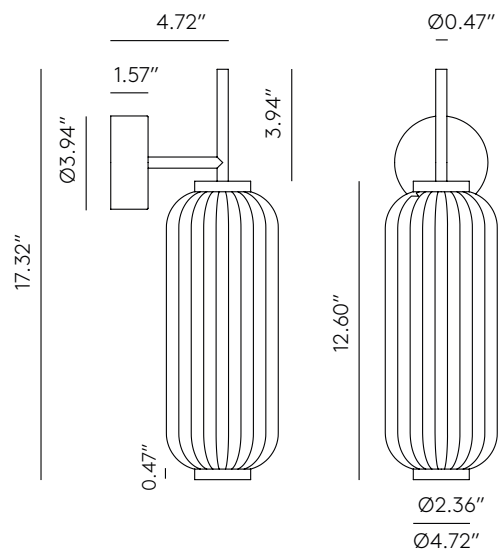

ELMA

A1312

aromas

Jose Fornas
Design 2023

EN

MATERIALS	Metal / Glass / Acrylic	
FINISHES	Metal Matt black Aged gold Nickel	Glass Striped glass Transparent Acrylic Opal
SPECIFICATIONS	LED strip 10W 2700K TRIAC dimmable 110-120V, 50/60Hz, 600lm	
ENERGY LABEL	F	