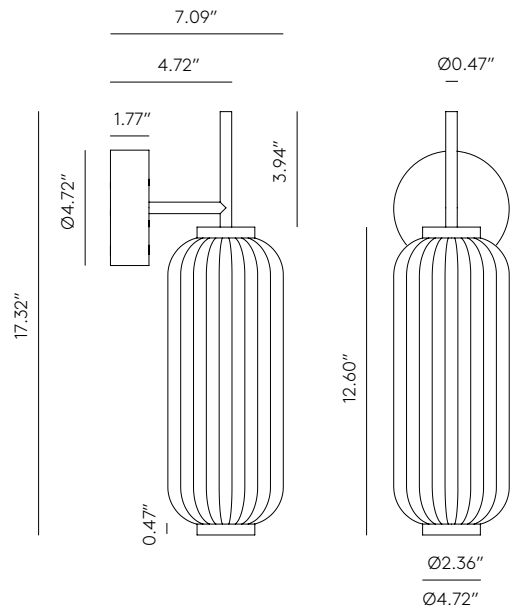

ELMA

AU1312

Jose Fornas
Design 2023

EN

MATERIALS	Metal / Glass / Acrylic	
FINISHES	Metal Matt black Aged gold	Glass Striped glass
SPECIFICATIONS	LED strip 10W 600lm 2700K TRIAC dimmable 110-120V/24V, 50/60Hz	
ENERGY LABEL	F	