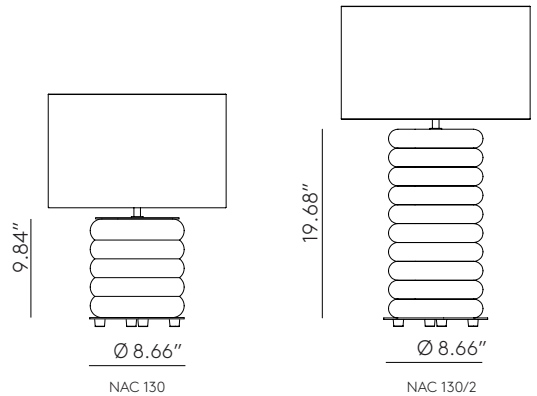

ONUT

NACU130

AC Studio
Design 2023

EN

MATERIALS	Metal / Ceramic	
FINISHES	Metal Matt Black Matt White Matt Brass Shiny Gold Chrome Nickel	Ceramic (Hand-painted) See colour palette p.108
SPECIFICATIONS	E26 Max. 15W LED (not included) 110-120V, 50/60Hz	
DIMMER POSSIBILITY	B211 7W (Dimmable) + Dimmer	
ENERGY LABEL	E	