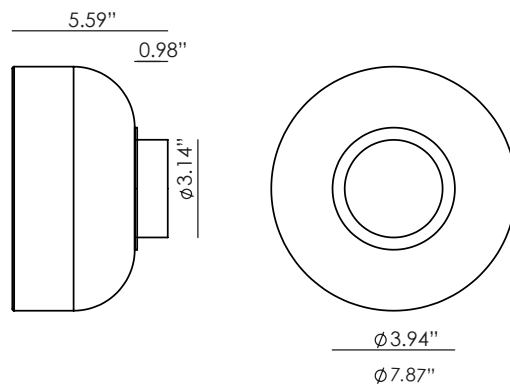

# IPON

A1316

Pepe Fornas  
Design 2024

Colour glass:  
Grey

EN

<b>MATERIALS</b>	Metal Clear glass	
<b>FINISHES</b>	<b>Metal</b> Matt black Aged gold	<b>Shade</b> Clear glass (standard)*
<b>SPECIFICATIONS</b>	LED plate dimmable TRIAC Dimable driver on canopy 10W - 2700 K - 810 lm 110-120V - 50/60 Hz	
<b>ENERGY LABEL</b>	F	