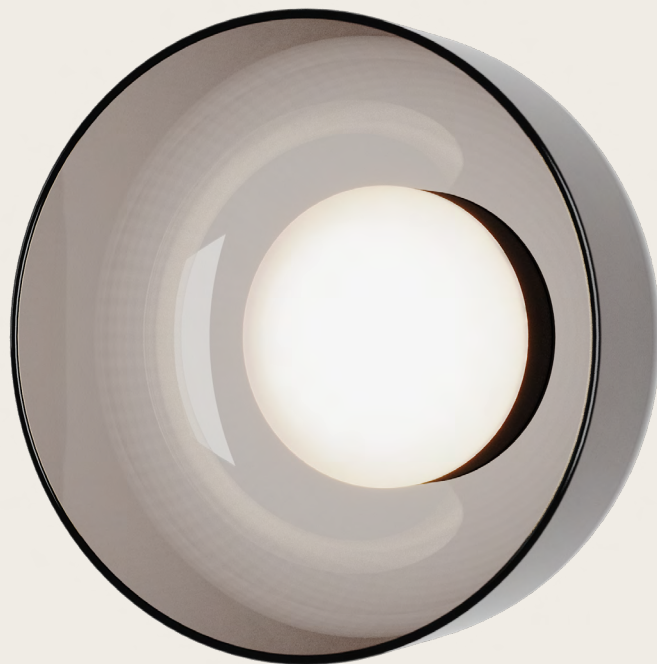

# IPON

A1316

Pepe Fornas  
Design 2024

Colour glass:  
Grey

EN

<b>MATERIALS</b>	Metal Clear glass	
<b>FINISHES</b>	<b>Metal</b> Matt black Aged gold	<b>Shade</b> Clear glass (standard)*
<b>SPECIFICATIONS</b>	LED plate dimmable TRIAC Dimable driver on canopy 10W - 2700 K - 810 lm 110-120V - 50/60 Hz	
<b>ENERGY LABEL</b>	F	

ICONS

\*Other smoked finish (Ambar / Greenish Brown / Grey / Blue)