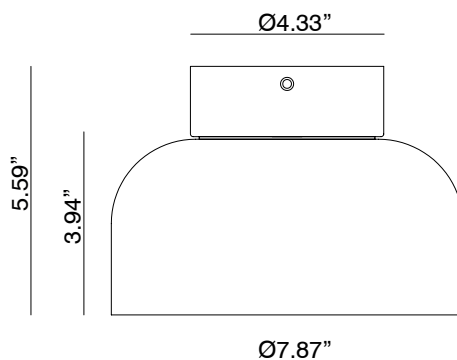

IPON

AU1316

Pepe Fornas
Design 2024

Colour glass:
Grey

EN

MATERIALS	Metal Clear glass	
FINISHES	Metal Matt black Aged gold	Shade Clear glass (standard)*
SPECIFICATIONS	LED plate dimmable 10W 810lm 2700K TRIAC Dimable driver on canopy 110-120V/24V, 50/60 Hz	
ENERGY LABEL	F	