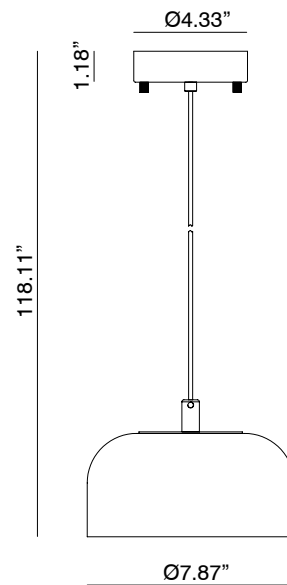

IPON

CU1316/1

AC Studio
Design 2023

Colour glass:
Blue
Grey

EN

MATERIALS	Metal / Glass	
FINISHES	Metal Matt black Aged gold	Shade Clear glass (standard)*
SPECIFICATIONS	LED plate dimmable 10W 810lm 2700K TRIAC dimmable driver on canopy 110-120V - 50/60 Hz	
ENERGY LABEL	F	