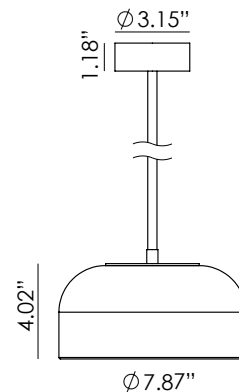

IPON

C1316/1

AC Studio
Design 2023

aromas

Colour glass:
Blue
Grey

EN

MATERIALS	Metal / Glass	
FINISHES	Metal Matt black Aged gold	Shade Clear glass (standard)*
SPECIFICATIONS	LED plate dimmable TRIAC dimmable driver on canopy 10 W - 2700 K - 810 lm 110-120V - 50/60 Hz	
ENERGY LABEL	F	