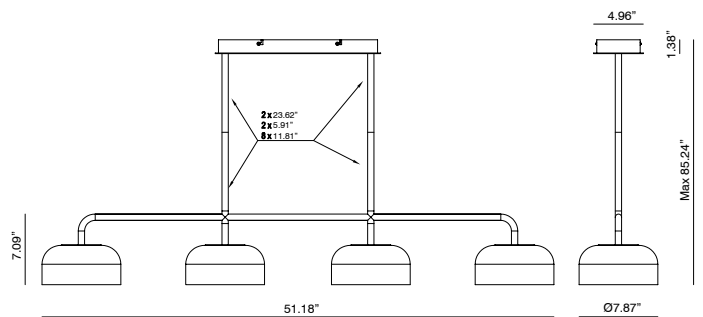

EN

MATERIALS	Metal / Acrylic	
FINISHES	Metal Aged Gold	Glass Clear*
SPECIFICATIONS	4 x LED plate 10W 3200 lm 2700K TRIAC dimmable 24 V 110-120 V, 50/60 Hz	
ENERGY LABEL	F	
ADJUSTABLE HEIGHT	The height is configured during the installation of the pendant, threading the different tubes (2x23.62"+2x5.91"+8x11.81")	