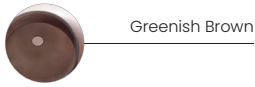

IPON

CU1316/4

Blue

Amber

Greenish Brown

Grey

AC Studio
Design 2023

Colour glass:
Blue

EN

MATERIALS	Metal / Acrylic	
FINISHES	Metal Aged Gold	Glass Clear*
SPECIFICATIONS	4 x LED plate 10W 3200 lm 2700K TRIAC dimmable 24 V 110-120 V, 50/60 Hz	
ENERGY LABEL	F	
ADJUSTABLE HEIGHT	The height is configured during the installation of the pendant, threading the different tubes (2x23.62"+2x5.91"+8x11.81")	

ICONS

*Other smoked finish (Ambar / Greenish Brown / Grey / Blue)