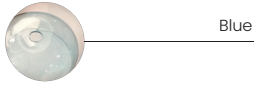

IPON

CU1316/4

Blue

Amber

Greenish Brown

Grey

AC Studio
Design 2023

Colour glass:
Blue

EN

MATERIALS	Metal / Acrylic	
FINISHES	Metal Aged Gold	Glass Clear*
SPECIFICATIONS	4 x LED plate 10W 3200 lm 2700K TRIAC dimmable 24 V 110-120 V, 50/60 Hz	
ENERGY LABEL	F	
ADJUSTABLE HEIGHT	The height is configured during the installation of the pendant, threading the different tubes (2x23.62"+2x5.91"+8x11.81")	

ICONS

*Other smoked finish (Ambar / Greenish Brown / Grey / Blue)