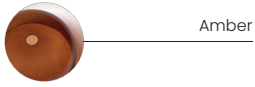

IPON

CU1316/4

Blue

Amber

Greenish Brown

Grey

AC Studio
Design 2023

Colour glass:
Blue

EN

MATERIALS	Metal / Acrylic	
FINISHES	Metal Aged Gold	Glass Clear*
SPECIFICATIONS	4 x LED plate 10W 3200 lm 2700K TRIAC dimmable 24 V 110-120 V, 50/60 Hz	
ENERGY LABEL	F	
ADJUSTABLE HEIGHT	The height is configured during the installation of the pendant, threading the different tubes (2x23.62"+2x5.91"+8x11.81")	