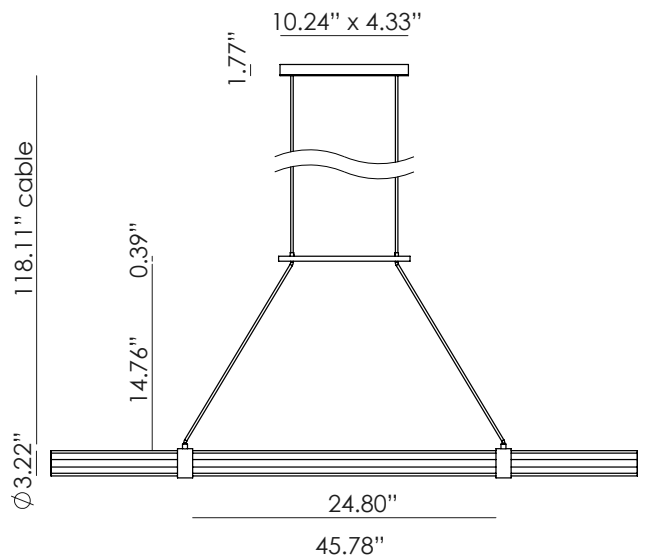

# NIRO

CU1314

JF Sevilla  
Design 2023

<b>EN</b>	<b>MATERIALS</b>	Aluminium profile / wood / Acrylic		
	<b>FINISHES</b>	<b>Metal</b> Matt black	<b>Wood</b> Walnut	<b>Diffuser</b> Acrylic
	<b>SPECIFICATIONS</b>	LED strip 30W 1850 lm 2700K TRIAC dimmable driver 110-120 V - 50/60 Hz		
	<b>ENERGY LABEL</b>	F		