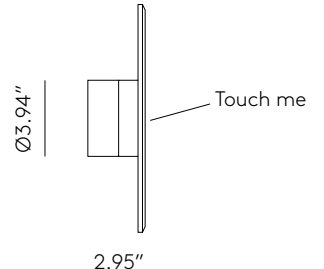

GLIC

A1199

aromas

Fornasevi
Design 2023

EN

MATERIALS	Steel / Glass
FINISHES	Metal Canopy: Matt Black Touch me: Matt Brass Glass Opal
SPECIFICATIONS	Integrated LED 5W 2700K 110-120 V, 50/60 Hz 500lm, Touch me
ENERGY LABEL	F

Ø11.81"

ICONS