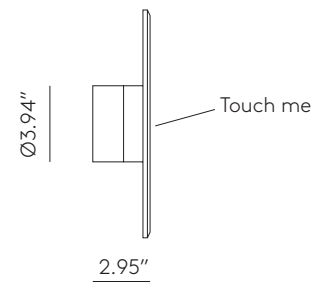

GLIC

AU1199

Fornasevi
Design 2023

EN	
MATERIALS	Steel / Glass
FINISHES	Metal Canopy: Matt Black Touch me: Matt Brass Glass Opal
SPECIFICATIONS	Integrated LED 5W 500lm 2700K TRIAC Dimmable 110-120 V/24V, 50/60 Hz Touch me
ENERGY LABEL	F