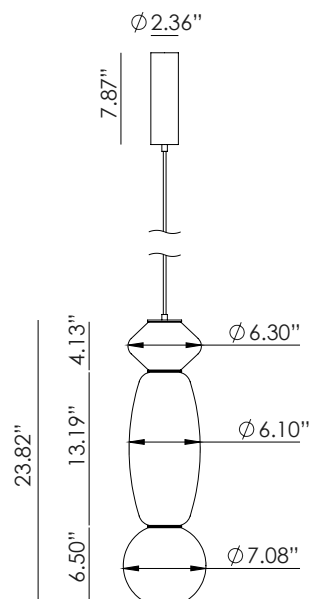

PAPI

C1233

Jose Fornas
Design 2023

aromas

Colour glass:
Left: Up to down: Pistachio / Green Leaf / Taupe
Right: Up to down: Terracota / Nude / Vintage Brown

EN

MATERIALS	Glass / Steel	
FINISHES	Steel Matt black	Glass See colour palette
SPECIFICATIONS	GU10 LED (included) 5W - 2700K 110-120 V, 50/60 Hz 450lm	
ENERGY LABEL	E	