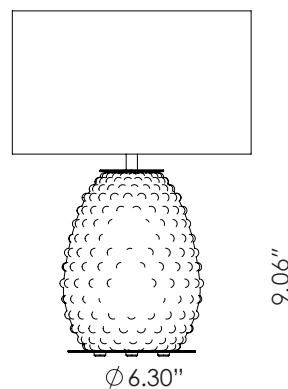

CACTUS

NACU135

AC Studio
Design 2024

Colour glass:
Zafiro

EN

MATERIALS	Metal / Glass	
FINISHES	Metal Matt Black Matt White Matt Brass Shiny Gold Chrome Satin Nickel	Glass (Hand painted) See colour palette p. 108
SPECIFICATIONS	E26 Max. 15W (not included) 110-120 V, 50/60 Hz	
DIMMABLE OPTION	B211 7W (Dimmable) + Dimmer Consult price list	
ENERGY LABEL	E	