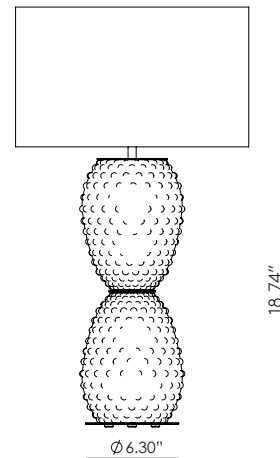

CACTUS

NACU135/2

AC Studio
Design 2024

Colour glass:
Up Nude
Down Vintage Brown

EN

MATERIALS	Metal / Acrylic	
FINISHES	Metal Matt Black Matt White Matt Brass Shiny Gold Chrome Satin Nickel	Glass (Hand painted) See colour palette p. 108
SPECIFICATIONS	E26 Max. 15W (not included) 110-120 V, 50/60 Hz	
DIMMABLE OPTION	B211 7W (Dimmable) + Dimmer Consult price list	
ENERGY LABEL	E	