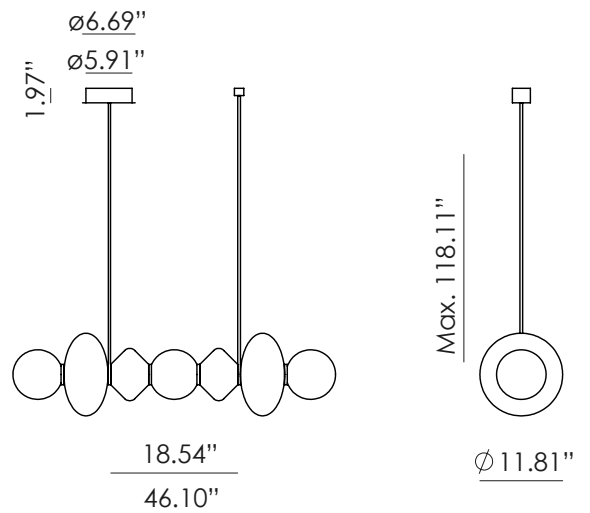

MAPI

CU1235/H

Pepe Fornas
Design 2024

Colour glass:
Left to right: Green tea / Vintage Brown / Terracota / Nude

EN

MATERIALS	Aluminium / Glass		
FINISHES	Metal Matt Black	Glass See colour palette p. 108	Shades Opal
SPECIFICATIONS	3 xLED strip 5W 1500 lm 2700K TRIAC dimmable 3m black textile cable 110-120 V, 50/60 Hz		
ENERGY LABEL	F		